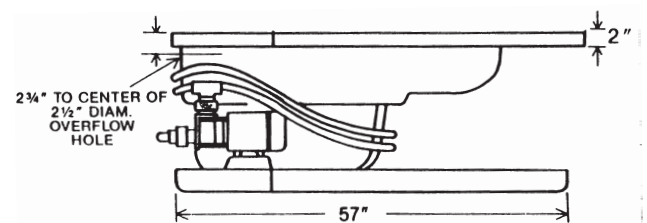

ELECTRICAL REQUIREMENTS: Whirlpool pump/motor 120V, 20A, 60HZ, Air Blower/Heater 120V, 20A, 60HZ. Dedicated GFCI required.

All dimensions are +/- 1/4" and subject to change without notice.

Available with an attachable skirt with removable access panel.

SPECIFICATIONS

	WHIRLPOOL AIR/COMBO	SOAKER
59 1/8" x 59 1/8" x 22" x 22" x 52 1/4" x 23" Lip 2"		
Water Capacity - Operating Level	45.0 gal.	
- To Overflow	82.0 gal.	82.0 gal.
Approx. Unit Weight.....	190.0 lbs.	155.0 lbs.
Water Depth to Overflow	17 3/4"	17 3/4"