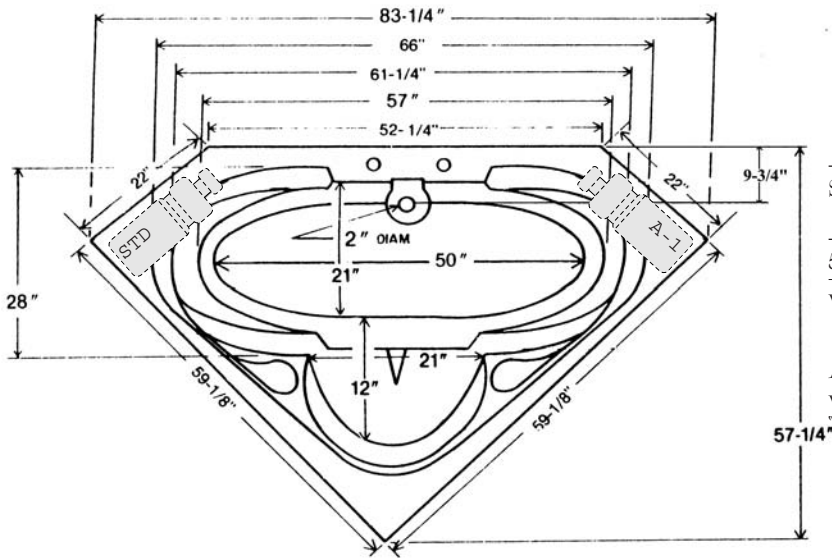

ASHLEIGH

ASHLEIGH	WHIRLPOOL	6060AW
ASHLEIGH	AIR BATH	6060AA
ASHLEIGH	COMBO BATH	6060AWA
ASHLEIGH	TUB ONLY	6060AT

INSTALLATION NOTES: Install this acrylic fixture according to the installation manual. Confirm specifications before starting installation.

ELECTRICAL REQUIREMENTS: Whirlpool pump/motor 120V, 20A, 60HZ, Air Blower/Heater 120V, 20A, 60HZ. Dedicated GFCI required.

All dimensions are +/- 1/4" and subject to change without notice.

Available with an attachable skirt with removable access panel.

SPECIFICATIONS

	WHIRLPOOL AIR/COMBO	SOAKER
59 1/8" x 59 1/8" x 22" x 22" x 52 1/4" x 23" Lip 2"		
Water Capacity - Operating Level	45.0 gal.	
- To Overflow	82.0 gal.	82.0 gal.
Approx. Unit Weight.....	190.0 lbs.	155.0 lbs.
Water Depth to Overflow	17 3/4"	17 3/4"