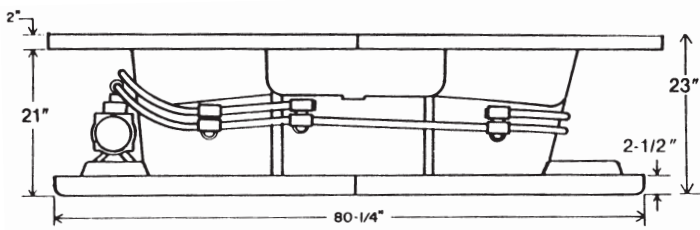

SPECIFICATIONS

	WHIRLPOOL AIR/COMBO	SOAKER
59 1/8" x 59 1/8" x 22" x 22" x 52 1/4" x 23" Lip 2"		
Water Capacity - Operating Level	45.0 gal.	
- To Overflow	82.0 gal.	82.0 gal.
Approx. Unit Weight.....	190.0 lbs.	155.0 lbs.
Water Depth to Overflow	17 3/4"	17 3/4"