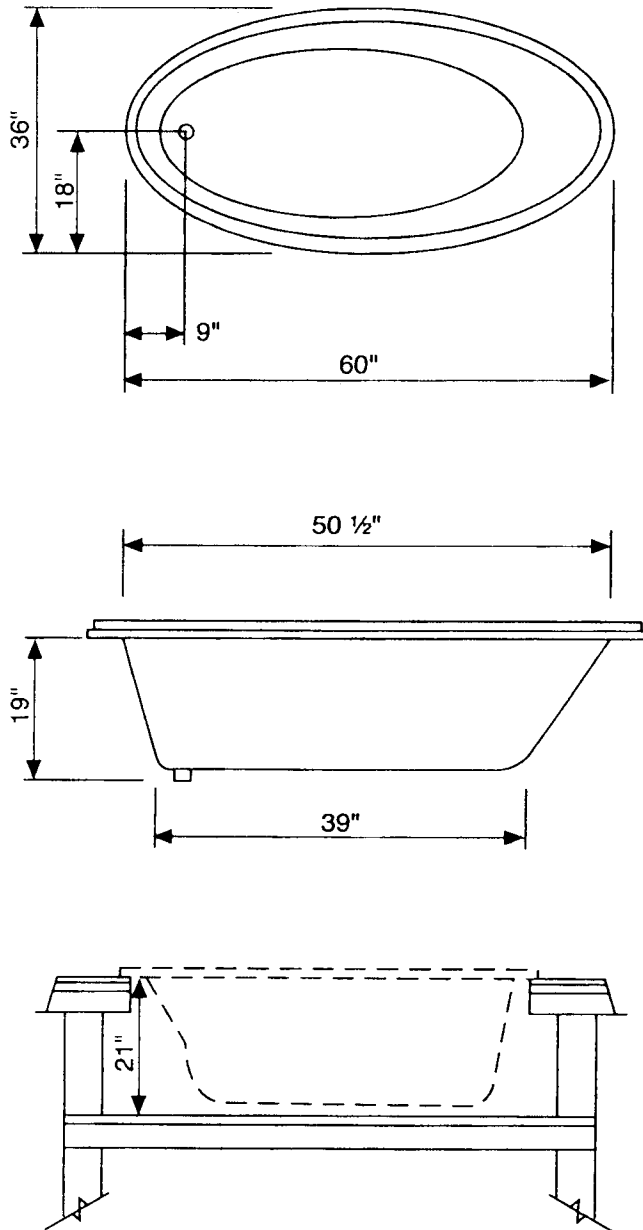

Luxury Line

Bolton

MODELS

Whirlpool
6036BW

Air Tub
6036BA

Combo Tub
6036BWA

Tub Only
6036BT

COLOR CODE

White- 064
Biscuit- 528
Almond- 391
Bone- 345
Linen- 658

WHIRLPOOL SPECS	QTY.
PUMP-MOUNTED	1
COLOR-COORD, PVC JETS	6
COLOR-COORD, PVC SUCTION COVER	1
COLOR-COORD, AIR SWITCH	1
COLOR-COORD, AIR CONTROL	2

WIDTH O.D.	60"
DEPTH O.D.	36"
HEIGHT O.D.	21 1/2"
CAPACITY TO OVERFLOW	50 gals
FILLED WEIGHT	506 lbs
SHIPPING WEIGHT	91 lbs
BOTTOM SUMP DIMENSION	41"x 25"

The company employs independent testing to certify that products meet the requirements of ANSI Z124.1 or ANSI Z124.2 and FHA/HUD - UM-73a.