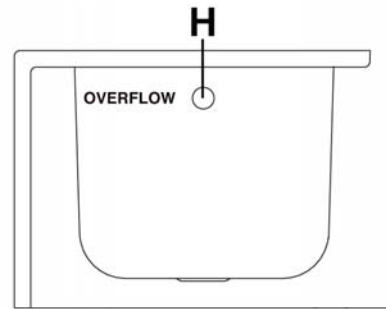

* Left or Right Drain

INSTALLATION NOTES: Install this acrylic fixture according to the installation manual. Confirm specifications before starting installation.

ELECTRICAL REQUIREMENTS: Whirlpool pump/motor 120V, 20A, 60HZ, Air Blower/Heater 120V, 20A, 60HZ. Dedicated GFCI required.

All dimensions are +/- 1/4" and subject to change without notice.

All models shown are made with an integral skirt and integral tiling flange

- Integral Flange 1-1/2"

Access panels on skirts are provided for all tubs with pumps, blowers, heaters