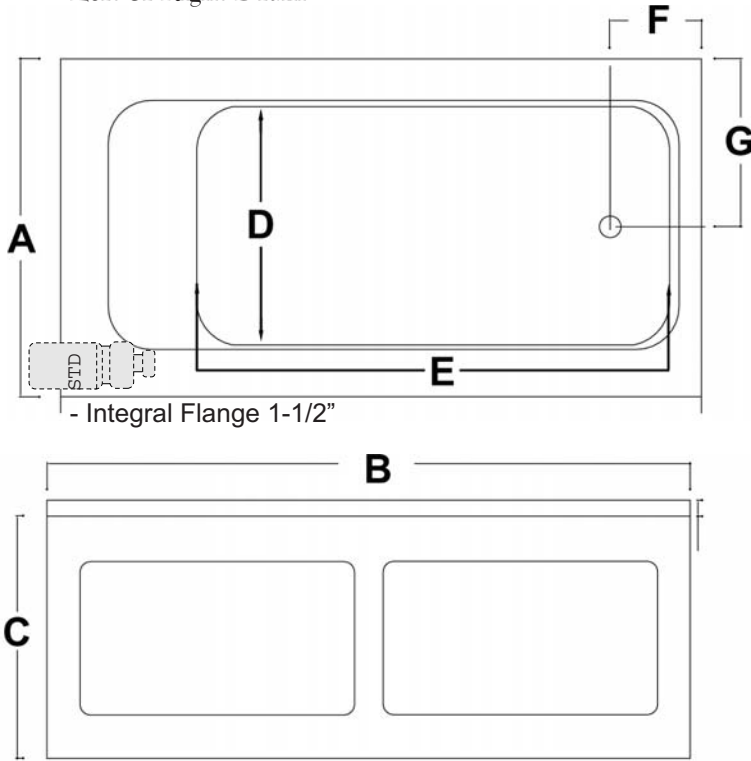

GRAYSON IV & VI

IV GRAYSON WHIRLPOOL 6032GWS L/R*
 GRAYSON AIR BATH 6032GAS L/R*
 GRAYSON COMBO BATH 6032GWAS L/R*
 GRAYSON TUB ONLY 6032GTS L/R*

VI GRAYSON WHIRLPOOL 7236GWS L/R*
 GRAYSON AIR BATH 7236GAS L/R*
 GRAYSON COMBO BATH 7236GWAS L/R*
 GRAYSON TUB ONLY 7236GTS L/R*

* Left or Right Drain

INSTALLATION NOTES: Install this acrylic fixture according to the installation manual. Confirm specifications before starting installation.

ELECTRICAL REQUIREMENTS: Whirlpool pump/motor 120V, 20A, 60HZ, Air Blower/Heater 120V, 20A, 60HZ. Dedicated GFCI required.

All dimensions are +/- 1/4" and subject to change without notice.

All models shown are made with an integral skirt and integral tiling flange

- Integral Flange 1-1/2"

Access panels on skirts are provided for all tubs with pumps, blowers, heaters

MODEL #	A	B	C	D	E	F	G	H
6032	31 1/2	59 3/4	22 1/2	21	48	8 1/2	15 1/2	3
7236								

MODEL #	WATER CAPACITY OPERATING LEVEL	WATER CAPACITY TO OVERFLOW	WATER DEPTH TO OVERFLOW	APPROX. UNIT WT.
6032 WHIRL/AIR/COMBO	65 gal.	75 gal.	14	120 lbs.
6032 SOAKER	-	75 gal.	14	85 lbs.
7236 WHIRL/AIR/COMBO				
7236 SOAKER				