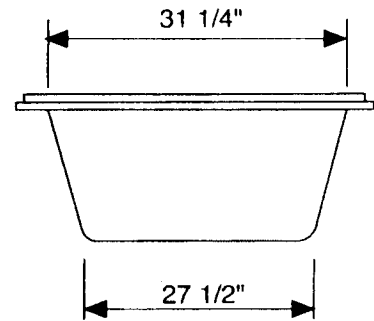

White- 064
Biscuit- 528
Almond- 391
Bone- 345
Linen- 658

WHIRLPOOL SPECS	QTY.
PUMP-MOUNTED	1
COLOR-COORD, PVC JETS	6
COLOR-COORD, PVC SUCTION COVER	1
COLOR-COORD, AIR SWITCH	1
COLOR-COORD, AIR CONTROL	2

WIDTH O.D.	60"
DEPTH O.D.	41"
HEIGHT O.D.	19"
CAPACITY TO OVERFLOW	62 gals
FILLED WEIGHT	602 lbs
SHIPPING WEIGHT	105 lbs
BOTTOM SUMP DIMENSION	39" x 27"
DIMENSION TOLERANCE	± 1/4"

The company employs independent testing to certify that products meet the requirements of ANSI Z124.1 or ANSI Z124.2 and FHA/HUD UM-73a.