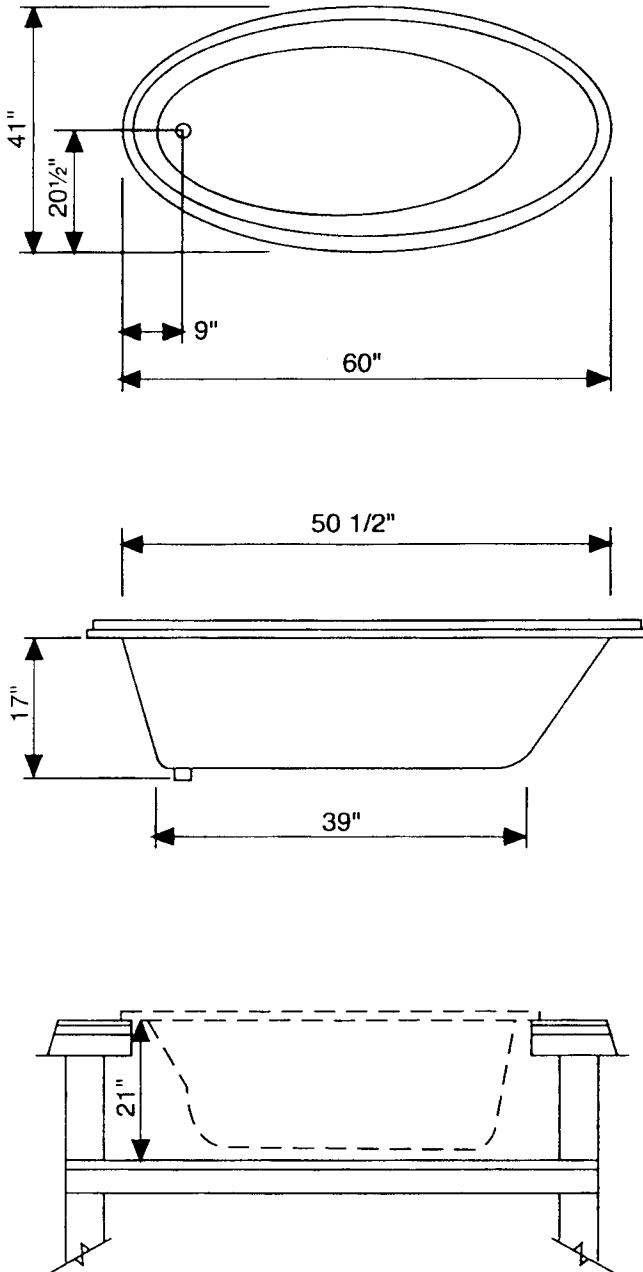

Luxury Line

Kenwood

MODELS

Whirlpool
6041KW

Air Tub
6041KA

Combo Tub
6041KWA

Tub Only
6041KT