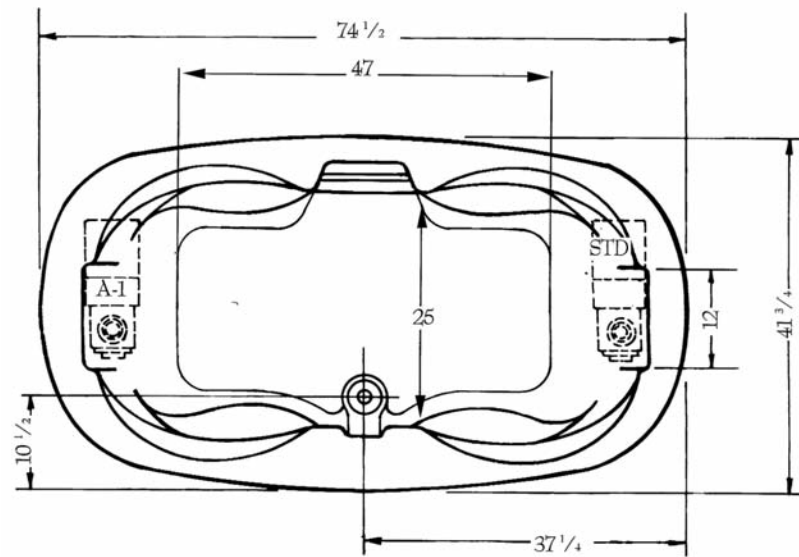

# UNITY

UNITY	WHIRLPOOL	7242UW
UNITY	AIR BATH	7242UA
UNITY	COMBO BATH	7242UWA
UNITY	TUB ONLY	7242UT

INSTALLATION NOTES: Install this acrylic fixture according to the installation manual. Confirm specifications before starting installation.

ELECTRICAL REQUIREMENTS: Whirlpool pump/motor 120V, 20A, 60HZ, Air Blower/Heater 120V, 20A, 60HZ. Dedicated GFCI required.

All dimensions are +/- 1/4" and subject to change without notice.

SPECIFICATIONS	WHIRLPOOL AIR/COMBO	SOAKER
----------------	------------------------	--------

41 3/4" x 74 1/2" x 31 1/2" Lip 2"

Water Capacity - Operating Level .....	60.0 gal.	
- To Overflow .....	76.0 gal.	76.0 gal.
Approx. Unit Weight.....	165.0 lbs.	130.0 lbs.
Water Depth to Overflow .....	17.75	17.75