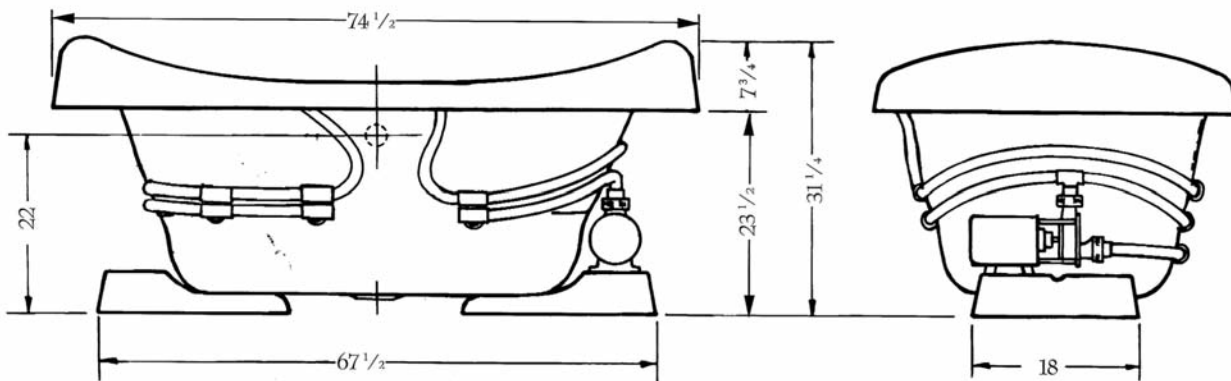

41 3/4" x 74 1/2" x 31 1/2" Lip 2"

Water Capacity - Operating Level .....	60.0 gal.	
- To Overflow .....	76.0 gal.	76.0 gal.
Approx. Unit Weight.....	165.0 lbs.	130.0 lbs.
Water Depth to Overflow .....	17.75	17.75