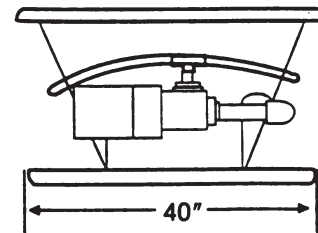

# VINSON

VINSON	WHIRLPOOL	7242VW
VINSON	AIR BATH	7242VA
VINSON	COMBO BATH	7242VWA
VINSON	TUB ONLY	7242VT

INSTALLATION NOTES: Install this acrylic fixture according to the installation manual. Confirm specifications before starting installation.

ELECTRICAL REQUIREMENTS: Whirlpool pump/motor 120V, 20A, 60HZ, Air Blower/Heater 120V, 20A, 60HZ. Dedicated GFCI required.

All dimensions are +/- 1/4" and subject to change without notice.

SPECIFICATIONS	WHIRLPOOL AIR/COMBO	SOAKER
72" x 42" x 23" Lip 2"		
Water Capacity - Operating Level .....	45.0 gal.	
- To Overflow .....	82.0 gal.	82.0 gal.
Approx. Unit Weight.....	190.0 lbs.	155.0 lbs.
Water Depth to Overflow .....	18 1/4	18 1/4