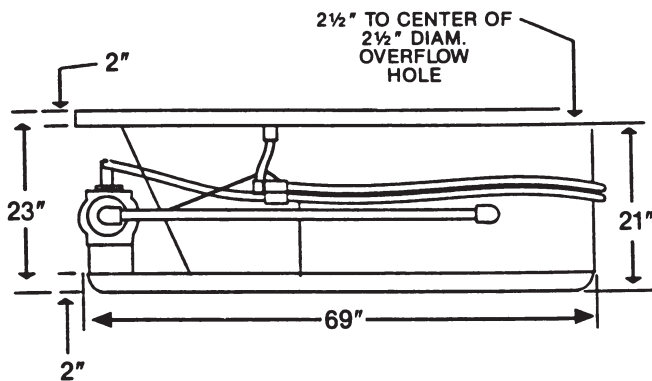

# VINSON

VINSON	WHIRLPOOL	7242VW
VINSON	AIR BATH	7242VA
VINSON	COMBO BATH	7242VWA
VINSON	TUB ONLY	7242VT

INSTALLATION NOTES: Install this acrylic fixture according to the installation manual. Confirm specifications before starting installation.

ELECTRICAL REQUIREMENTS: Whirlpool pump/motor 120V, 20A, 60HZ, Air Blower/Heater 120V, 20A, 60HZ. Dedicated GFCI required.

All dimensions are +/- 1/4" and subject to change without notice.

SPECIFICATIONS	WHIRLPOOL AIR/COMBO	SOAKER
72" x 42" x 23" Lip 2"		
Water Capacity - Operating Level .....	45.0 gal.	
- To Overflow .....	82.0 gal.	82.0 gal.
Approx. Unit Weight.....	190.0 lbs.	155.0 lbs.
Water Depth to Overflow .....	18 1/4	18 1/4