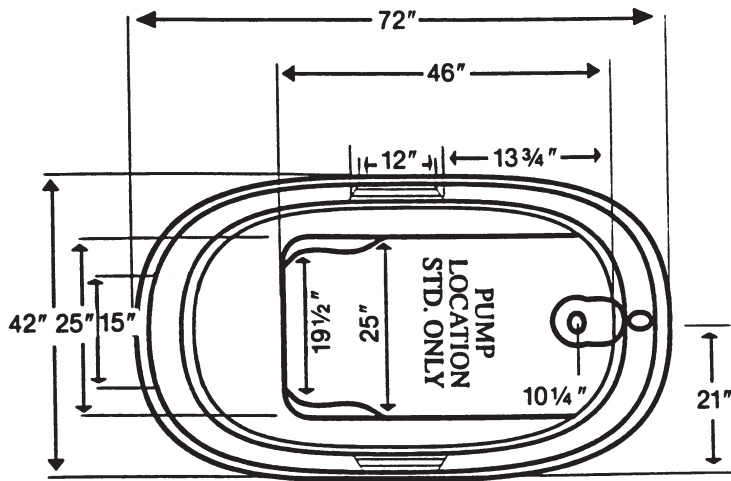

# VINSON

VINSON	WHIRLPOOL	7242VW
VINSON	AIR BATH	7242VA
VINSON	COMBO BATH	7242VWA
VINSON	TUB ONLY	7242VT

INSTALLATION NOTES: Install this acrylic fixture according to the installation manual. Confirm specifications before starting installation.

ELECTRICAL REQUIREMENTS: Whirlpool pump/motor 120V, 20A, 60HZ, Air Blower/Heater 120V, 20A, 60HZ. Dedicated GFCI required.

All dimensions are +/- 1/4" and subject to change without notice.

SPECIFICATIONS	WHIRLPOOL AIR/COMBO	SOAKER
72" x 42" x 23" Lip 2"		
Water Capacity - Operating Level .....	45.0 gal.	
- To Overflow .....	82.0 gal.	82.0 gal.
Approx. Unit Weight.....	190.0 lbs.	155.0 lbs.
Water Depth to Overflow .....	18 1/4	18 1/4