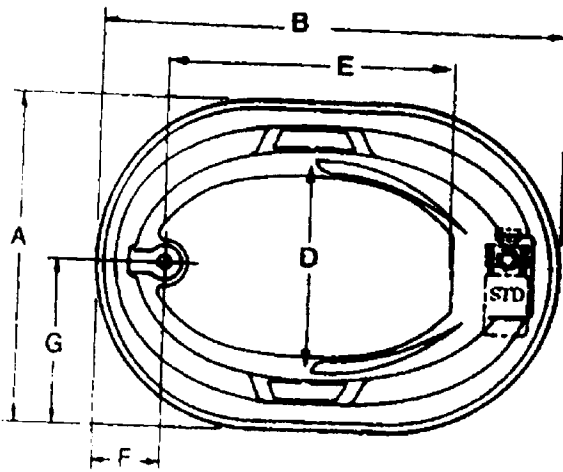

RALEIGH I & II

I RALEIGH I WHIRLPOOL 6042RW
 RALEIGH I AIR BATH 6042RA
 RALEIGH I COMBO BATH 6042RWA
 RALEIGH I TUB ONLY 6042RT

II RALEIGH I WHIRLPOOL 6042RW
 RALEIGH I AIR BATH 6042RA
 RALEIGH I COMBO BATH 6042RWA
 RALEIGH I TUB ONLY 6042RT

INSTALLATION NOTES: Install this acrylic fixture according to the installation manual. Confirm specifications before starting installation.

ELECTRICAL REQUIREMENTS: Whirlpool pump/motor 120V, 20A, 60HZ, Air Blower/Heater 120V, 20A, 60HZ. Dedicated GFCI required.

All dimensions are "1/4" and subject to change without notice.

MODEL #	A	B	C	D	E	F	G	H
4260-WW / 4260-WT	45 1/4	63 1/2	21 1/2	27	36	10 1/2	22 1/4	5 1/2
4272-WW / 4272-WT	45 1/4	75	21 1/2	28	50	13	22 1/4	5 1/2

MODEL #	WATER CAPACITY OPERATING LEVEL	WATER CAPACITY TO OVERFLOW	APPROX. UNIT WT.	APPROX. SHIPPING WT.
4260-WW	38 gal.	56 gal.	135 lbs.	190 lbs.
4260-WT	-	56 gal.	100 lbs.	155 lbs.
4272-WW	59 gal.	75 gal.	147 lbs.	212 lbs.
4272-WT	-	75 gal.	112 lbs.	177 lbs.